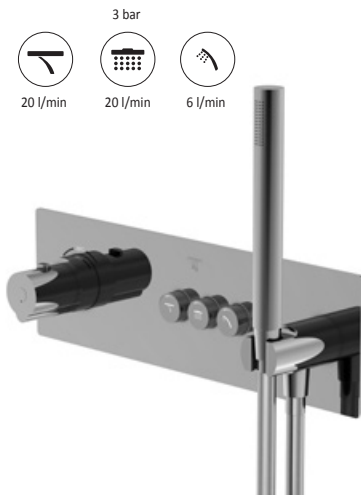

UNTERPUTZ-THERMOSTAT ¾"

mit pushtronic Bedienkomfort, mit Styropor-Einbaukasten, mit integriertem Schlauchanschluss und Brausehalter sowie einer Metall-Stabhandbrause und Brauseschlauch, 4 Buttons mit unterschiedlichen Symbolen im Lieferumfang enthalten, mit Thermostatkartusche, es können mehrere Verbraucher gleichzeitig angesteuert werden

CONCEALED THERMOSTATIC MIXER ¾"

with pushtronic user comfort, with styrofoam installation box, with integrated shower bracket and porter, including Metal hand shower and shower hose, 4 buttons with different symbols included, controls multiple outlets

MÉLANGEUR THERMOSTATIQUE ¾"

avec pustronic sélection, avec boîte d'installation en polystyrene, Bouton-poussoir marche/arrêt pour 3 sorties, utilisation simultanée de plusieurs sorties, avec douchette à main et coude/support, 4 boutons avec diff. symboles de fonctions inclus, vous pouvez commander plusieurs sorties simultanément

TERMOSTAT PODTYNKOWY ¾"

z komfortową obsługą pushtronic, ze styropianową skrzynką montażową, ze zintegrowanym przyłączem węża i uchwytem słuchawki jak również słuchawką metalową i wężem, 4 przyciski z różnymi symbolami w dostarczonym zestawie, z termostatem, możliwość sterowania kilkoma odbiornikami wody jednocześnie