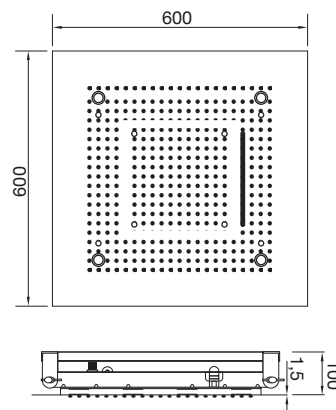

Preis | Price | Prix | Cena

Polished Stainless Steel	390 6620	4.300,00 Euro
Matt Black	390 6620 S	5.700,00 Euro