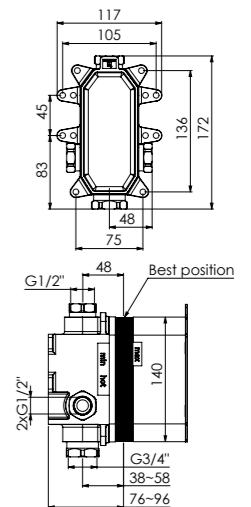

Preis | Price

010 2110 3	209,00 Euro