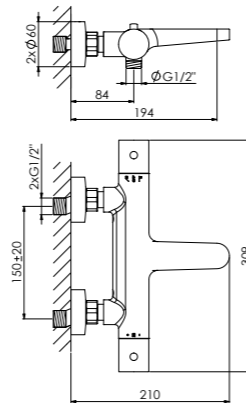

340 3100

für Wanne
mit Umsteller, Ausladung 194 mm
for bathtub
with diverter, projection 194 mm

Preis | Price

Chrome	340 3100	280,00 Euro
Matt Black	340 3100 S	360,00 Euro
Brushed Gold	340 3100 BG	400,00 Euro