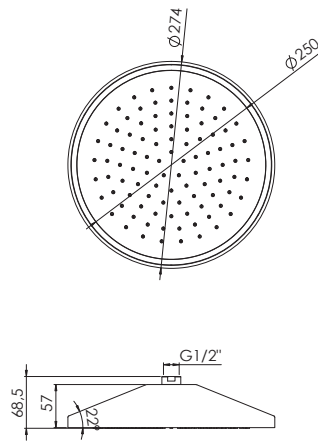

### LED OVERHEAD SHOWER HEAD

LED overhead shower head (warm white), without power feed nor battery (powered by built-in generator turbine), with Easy Clean

**310 1686**  
 ø 274 mm x 57 mm

Preis | Price

Chrome	310 1686	500,00 Euro
Matt Black	310 1686 S	625,00 Euro